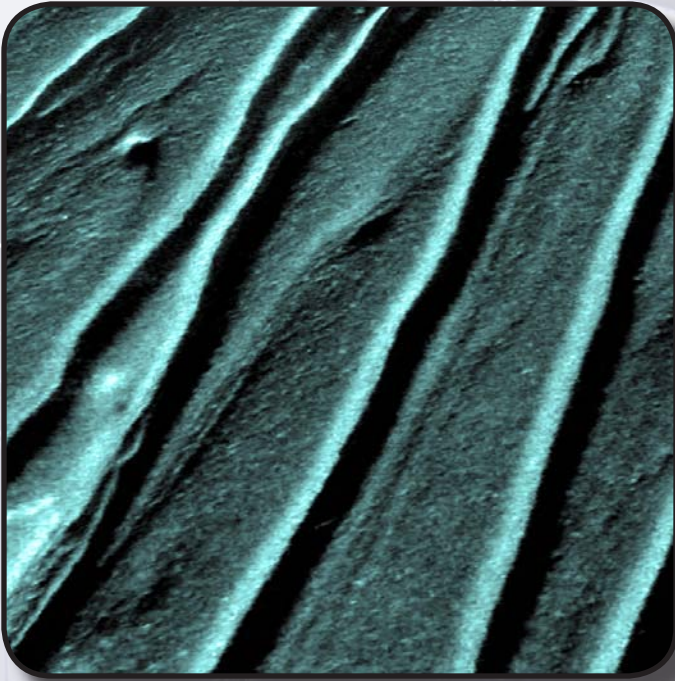

PROSAS™ 60 SYNTHETIC APERTURE SONAR DEEP FURROW IMAGERY

IMAGERY:

10CM X 10CM RESOLUTION SONAR
DRAPED OVER
INTERFEROMETRIC BATHYMETRY

TARGET DEPTH:

4000 METERS

TARGET RANGE:

600 METERS FROM PROSAS
TOW VEHICLE